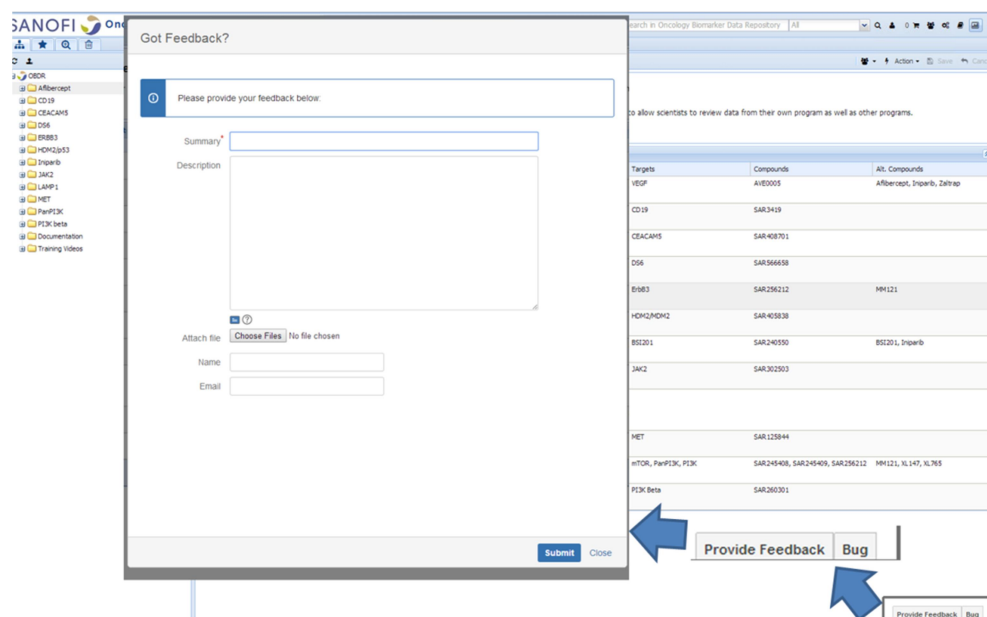

INQUIRO 1.2 – RELEASE NOTES

Released April 10, 2015

SUMMARY

This release provides:

- 2 new features,
- 1 Enhancement,
- 19 bug fixes.

NEW FEATURES

- **Issue collector**

The issue collector allows feedback form into your Inquiro web page. This form is accessed by clicking a footer tab exposed along the bottom of pages.

When used, this trigger tab submits the resulting JIRA feedback form, an issue is conveniently created in JIRA.

All users do not require a user account in JIRA to use the JIRA feedback form but application administrator will be able to follow up.

- 1) Click on feedback or Bug
- 2) Fill the form and you are done

- **Link to internal or external resources**

From now, you can create a link to a resource out of Inquiro. This resource can take any of the metadata scheme. For example :