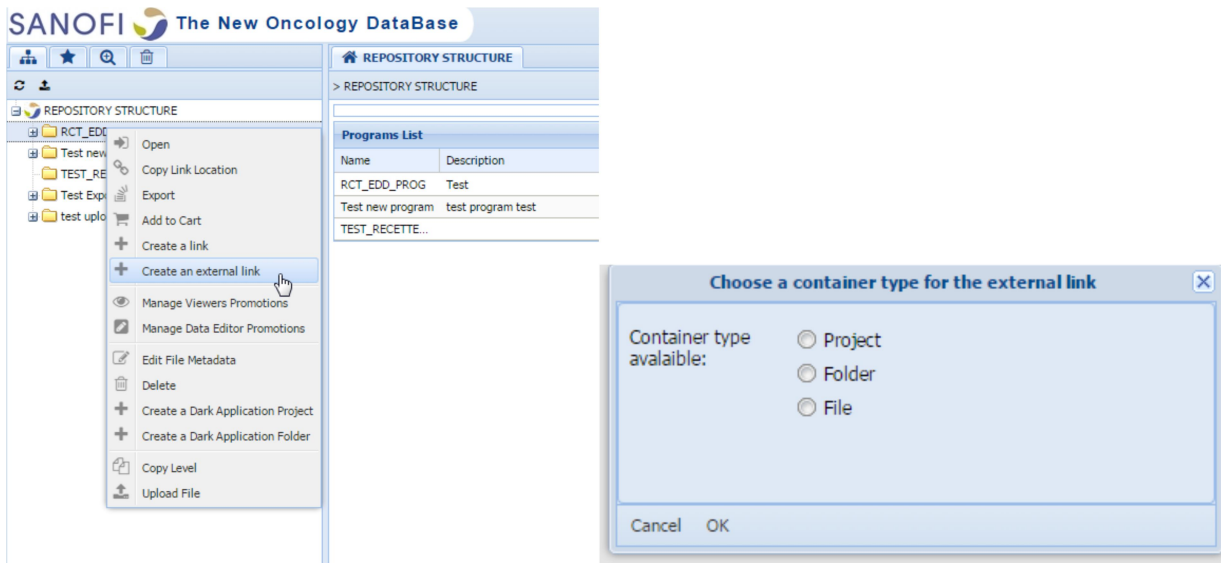

When creating a link to a resource inside or outside the application, you can select which metadata schema (or container type) this link will use.

This will allow the creation of a Program link or project link.

These items have the same indexation and aggregation rules as any internal resource.

ENHANCEMENTS

ID	Area	Description	Comment
DARK-317	Web	Remove map reduce for stats	This is about increasing the performance of the stat generation. Using aggregation instead of map reduce gain about 10 times

BUG FIXES

ID	Area	Description	Comment
DARK-297	Web	Cannot copy level	In some circumstance, copy level was not working.
DARK-299	Web	Cannot move file in a newly created folder	
DARK-121	Web	Special character are not displayed properly	
DARK-129	Web	Upload Center - Delete finished hangs up on more than 200 files	Due to performance/timeout.

contact@dexstr.io | www.dexstr.io | +33 981 777 336

DEXSTR SA - 195 Route d'Espagne - BP 13669 - 31036 Toulouse Cedex 1, France

SA AU CAPITAL DE 100.000 EUROS - SIRET: 8 05 2 64 8 68 0 00 11 - RCS TOULOUSE - TVA FR 13 805 264 868